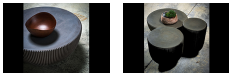

Table Collection 08335

Collection of drum style coffee and side tables with ribbed detailing on sides. Available in a choice of three colors of concrete. Appropriate for use in covered outdoor spaces.

Fabric:

Dimension: 13.75" diameter x 19.75"H
19.75" diameter x 15.75"H
27.5" diameter x 12"H

Material: Concrete

Finish: Blue, dove grey, or moss green tint

LEAD-TIMES/PAYMENT TERMS

Because all items in usona's collection are made to order in our European factories, general lead-times are about 14 to 18 weeks (based on standard production schedules). We simply require a 50% deposit to place an order and final balance is due before items ship.