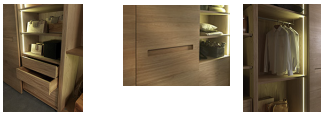

Wardrobe System 06081

Wardrobe units consisting of two, four, or six coplanar doors in walnut, oak, cherry, or maple wood. Available with various interior components. Please contact usona for further details.

Fabric:

Dimension: 76" (2 door)/152" (4 door)/ 228" (6 door) x 25" x 88"H

Material: Wood.

Finish: Walnut, oak, maple, cherry.

LEAD-TIMES/PAYMENT TERMS

Because all items in usona's collection are made to order in our European factories, general lead-times are about 14 to 18 weeks (based on standard production schedules). We simply require a 50% deposit to place an order and final balance is due before items ship.