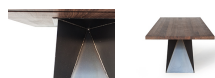

Dining Table 06434

Dining table with top insolid wood (walnut, oak, maple or cherry) and base in raw welded iron metal. Base also available in red, black, grey/brown, dusty grey, light grey, traffic white, pure white, oyster white, grey white or cream mat lacquer.

Fabric: n/a

Dimension: 79"/87"/94.5"/102.5"/110"/118" x 39.5" x 30"H.

Material: Solid wood, natural iron.

Finish: Walnut, oak, maple, cherry wood.

LEAD-TIMES/PAYMENT TERMS

Because all items in usona's collection are made to order in our European factories, general lead-times are about 14 to 18 weeks (based on standard production schedules). We simply require a 50% deposit to place an order and final balance is due before items ship.