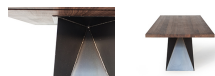

---

**Dining Table 06434**

Dining table with top insolid wood (walnut, oak, maple or cherry) and base in raw welded iron metal. Base also available in red, black, grey/brown, dusty grey, light grey, traffic white, pure white, oyster white, grey white or cream mat lacquer.

**Fabric:** n/a

**Dimension:** 79"/87"/94.5"/102.5"/110"/118" x 39.5" x 30"H.

**Material:** Solid wood, natural iron.

**Finish:** Walnut, oak, maple, cherry wood.

---

**LEAD-TIMES/PAYMENT TERMS**

Because all items in usona's collection are made to order in our European factories, general lead-times are about 14 to 18 weeks (based on standard production schedules). We simply require a 50% deposit to place an order and final balance is due before items ship.