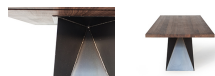

## Dining Table 06434

Dining table with top insolid wood (walnut, oak, maple or cherry) and base in raw welded iron metal. Base also available in red, black, grey/brown, dusty grey, light grey, traffic white, pure white, oyster white, grey white or cream mat lacquer.

**Fabric:** n/a

**Dimension:** 79"/87"/94.5"/102.5"/110"/118" x 39.5" x 30"H.

**Material:** Solid wood, natural iron.

**Finish:** Walnut, oak, maple, cherry wood.

---