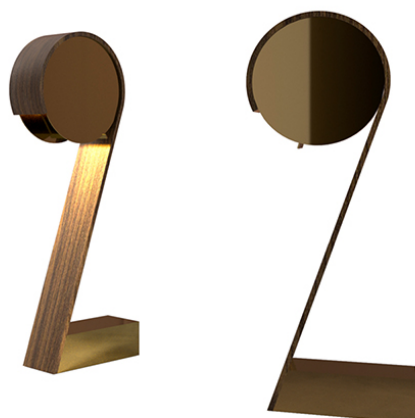

Floor / Table lamp 04899

Curved wood, or wood and brass, reading lamp. LED lamping.
Please see **ADDITIONAL SPECS** for sketch.

Fabric:

Dimension: Small 9" x 5.5" x 20"H
Large 23" x 13" x 59.5"H

Materials: Ebony wood, or oak wood in natural, tinted, or open pore lacquer.
Brass and ebony wood, or brass and oak wood in natural, tinted, or open pore lacquer.

Material: See above

Finish:

LEAD-TIMES/PAYMENT TERMS

Because all items in usona's collection are made to order in our European factories, general lead-times are about 14 to 18 weeks (based on standard production schedules). We simply require a 50% deposit to place an order and final balance is due before items ship.