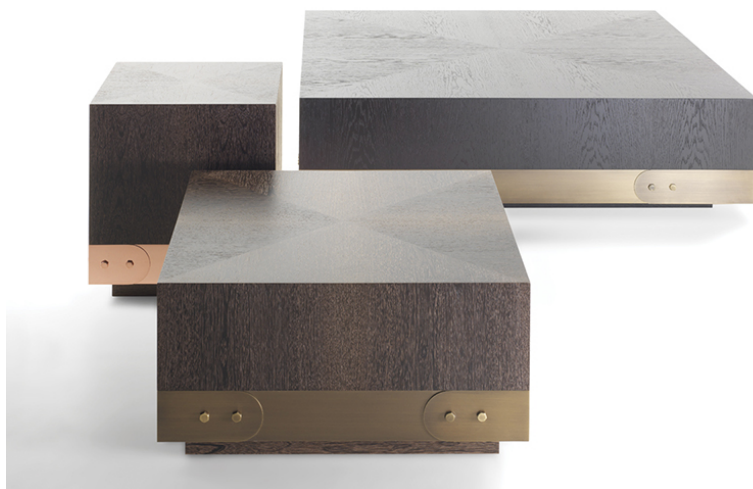

Coffee Table 11137

Coffee table collection with base in antique bronze or copper finished metal. Top in ebony, walnut, rosewood, grey sukupira or stained oak.

Fabric:

Dimension: Coffee Table: 28" Sq. or 51" Sq. x 14"H

Side Table: 17.75" Sq. x 20"H

Material: Wood, metal.

Finish: See description for available finishes.

LEAD-TIMES/PAYMENT TERMS

Because all items in usona's collection are made to order in our European factories, general lead-times are about 14 to 18 weeks (based on standard production schedules). We simply require a 50% deposit to place an order and final balance is due before items ship.