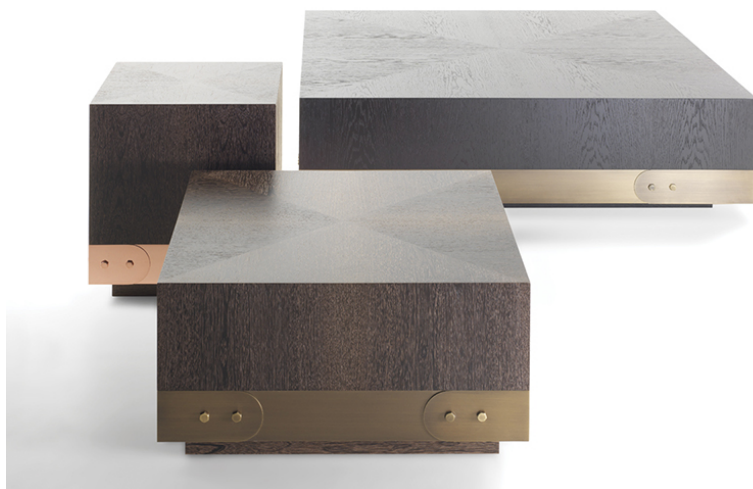

Coffee Table 11137

Coffee table collection with base in antique bronze or copper finished metal. Top in ebony, walnut, rosewood, grey sukupira or stained oak.

Fabric:

Dimension: Coffee Table: 28" Sq. or 51" Sq. x 14"H
Side Table: 17.75" Sq. x 20"H

Material: Wood, metal.

Finish: See description for available finishes.

LEAD-TIMES/PAYMENT TERMS

Because all items in usona's collection are made to order in our European factories, general lead-times are about 14 to 18 weeks (based on standard production schedules). We simply require a 50% deposit to place an order and final balance is due before items ship.