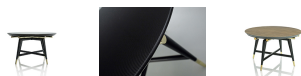

---

**Side Table 04285**

Side table with structure in black stained oak/carbon natural polished, or zebra wood top and metal details in polished steel.

**Fabric:** n/a

**Dimension:** 31.5" diam. x 19"H

**Material:**

**Finish:** Oak or zebra, polished steel.

---

**LEAD-TIMES/PAYMENT TERMS**

Because all items in usona's collection are made to order in our European factories, general lead-times are about 14 to 18 weeks (based on standard production schedules). We simply require a 50% deposit to place an order and final balance is due before items ship.