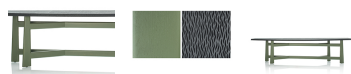

Console 04298

Console with base in olive green stained ash wood, top in black maple with hand gouged texture.

Fabric:

Dimension: 120" x 22" x 29.5"H

Material: Ash/maple wood.

Finish: Olive green ash wood/Black maple hand gouged.