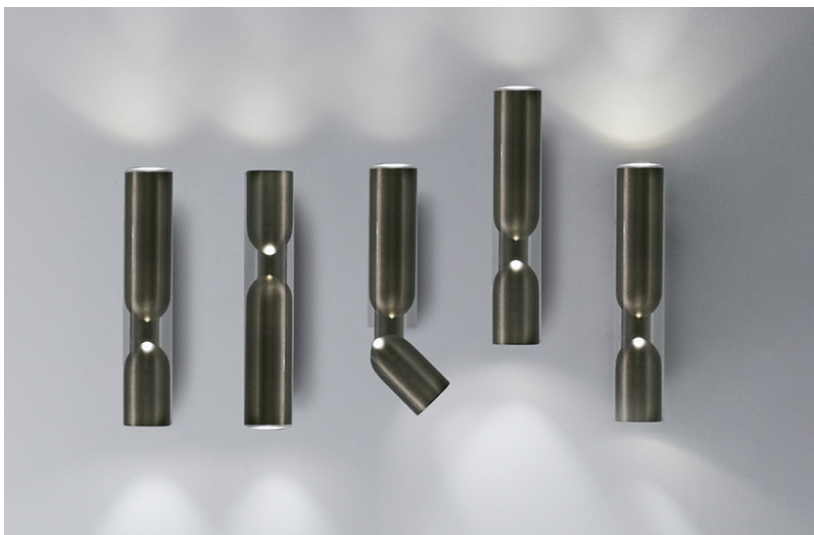

Sconce 00917

Sconce with inner structure in pewter or antique brass finished metal and outer structure in transparent or fume colored glass.
Lamping: 3 x G9 4W LED

Fabric:

Dimension: 2.5" diam. x 12" total height (3.5" total depth)

Material: Metal, glass.

Finish: Antique brass, pewter metal. Clear or fume glass.

LEAD-TIMES/PAYMENT TERMS

Because all items in usona's collection are made to order in our European factories, general lead-times are about 14 to 18 weeks (based on standard production schedules). We simply require a 50% deposit to place an order and final balance is due before items ship.