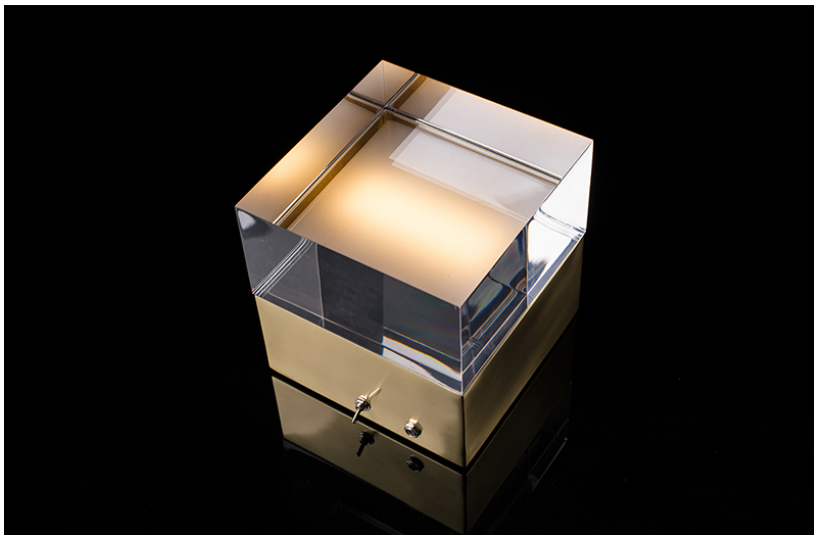

Table Lamp 13701

Cube table lamp with metal base and plexiglass top

Fabric:

Dimension: 6" cubed

Metal: Bronze, polished brass, satin brass, polished nickel, satin nickel, or black nickel

Material:

Finish: See above

LEAD-TIMES/PAYMENT TERMS

Because all items in usona's collection are made to order in our European factories, general lead-times are about 14 to 18 weeks (based on standard production schedules). We simply require a 50% deposit to place an order and final balance is due before items ship.

SHIPPING

Because we ship directly from our European manufacturers, usona can arrange for freight to any location on the globe. Depending on location, white glove delivery and install service can also be arranged upon client's request.