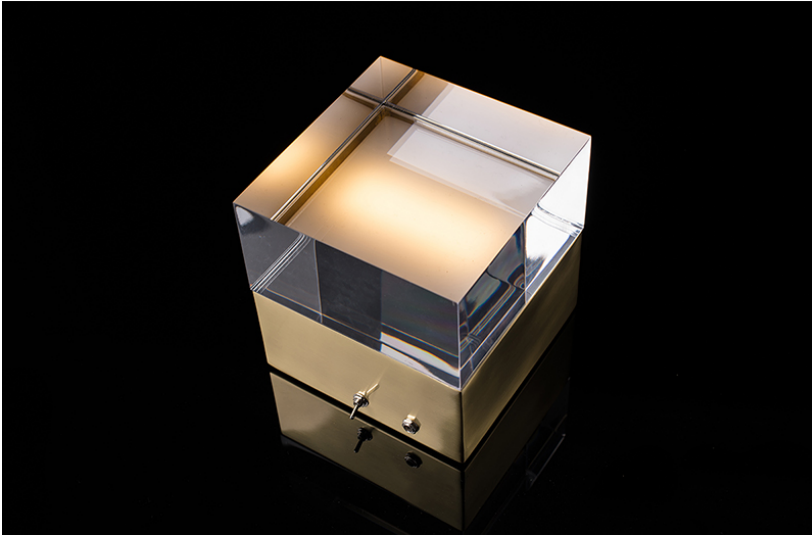

Table Lamp 13701

Cube table lamp with metal base and plexiglass top

Fabric:

Dimension: 6" cubed

Metal: Bronze, polished brass, satin brass, polished nickel, satin nickel, or black nickel

Material:

Finish: See above