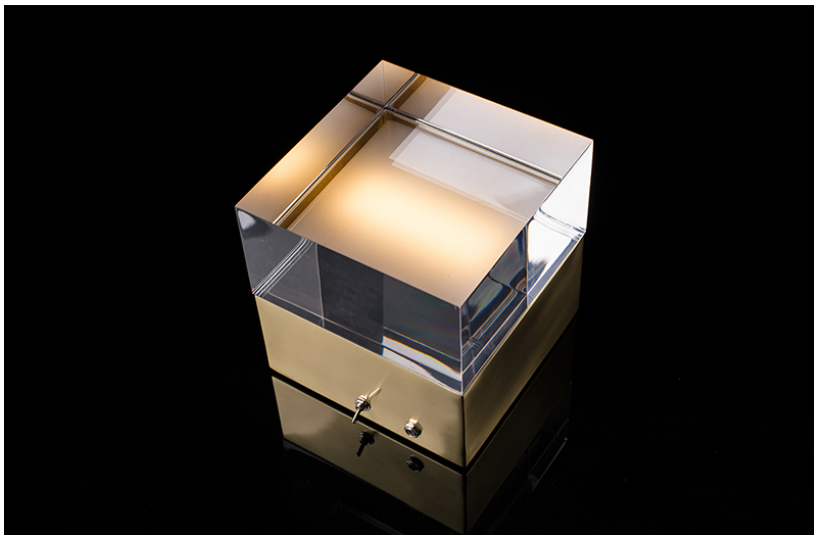

## Table Lamp 13701

Cube table lamp with metal base and plexiglass top

**Fabric:**

**Dimension:** 6" cubed

**Metal:** Bronze, polished brass, satin brass, polished nickel, satin nickel, or black nickel

**Material:**