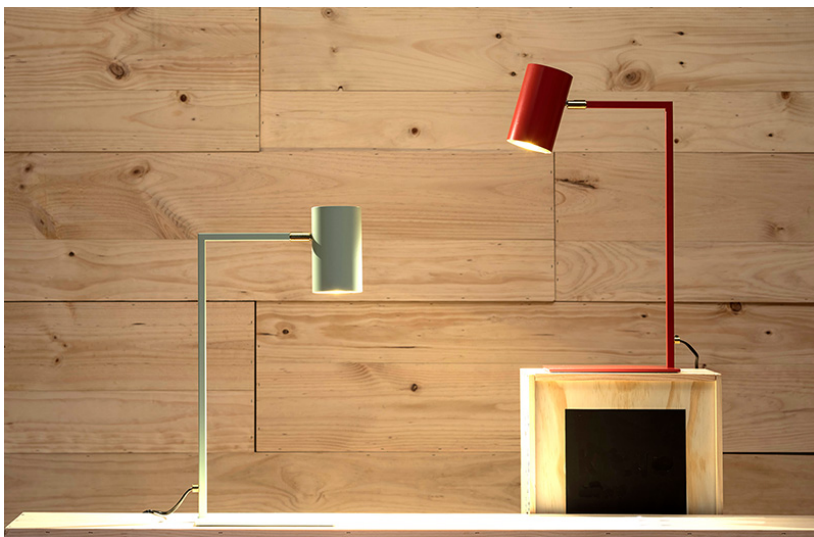

Table Lamp 20002

Brass table lamp with rotating swivel head. Available to order in a number of metal finish, or powder coated paint finishes, all with brass detailing. On/off switch located on cord.

Fabric:

Dimension: 10.6" x 4.3" x 21.6"H

Metal finish options: Polished brass, light patina waxed, dark patina waxed

Powder-coated finish options: White, light grey, mint green, royal blue, red, or black

Material: Brass structure