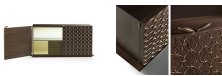

Sideboard 11150

Two door sideboard with structure in oak, sukupira, walnut, or ebony wood and ring-shaped metal relief pattern on doors. Interior configured with one bronze glass shelf and 4 saddle leather drawers with top stitching. Optional motion-activated LED lights.

Fabric:

Dimension: 67"W x 21.25"D x 33.5"H

Wood finish options: Oak wood tinted natural, grey, smoke, or mocha. Sukupira with grey tint. Walnut wood with natural, dark, or mocha tint. Ebony wood.

Metal detailing: Brass in antique bronze finish

Material: Oak, sukupira, walnut, or ebony. Brass

Finish: Please see above

LEAD-TIMES/PAYMENT TERMS

Because all items in usona's collection are made to order in our European factories, general lead-times are about 14 to 18 weeks (based on standard production schedules). We simply require a 50% deposit to place an order and final balance is due before items ship.