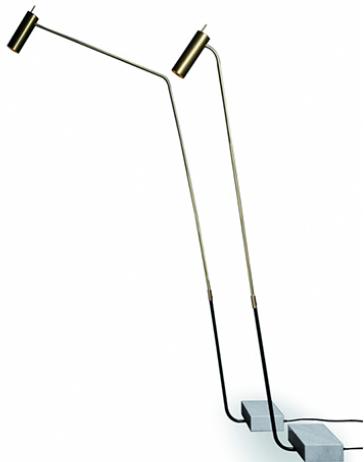

## Floor Lamp 05360

Angled floor lamp with structure in brass or black finish and base in carrara marble. 1 x E26 bulb, 60W max required.

**Fabric:**

**Dimension:** Small

22.4" x 62"H

Large

43" x 68"H

**Material:** Brass in natural or black finish. Carrara marble.