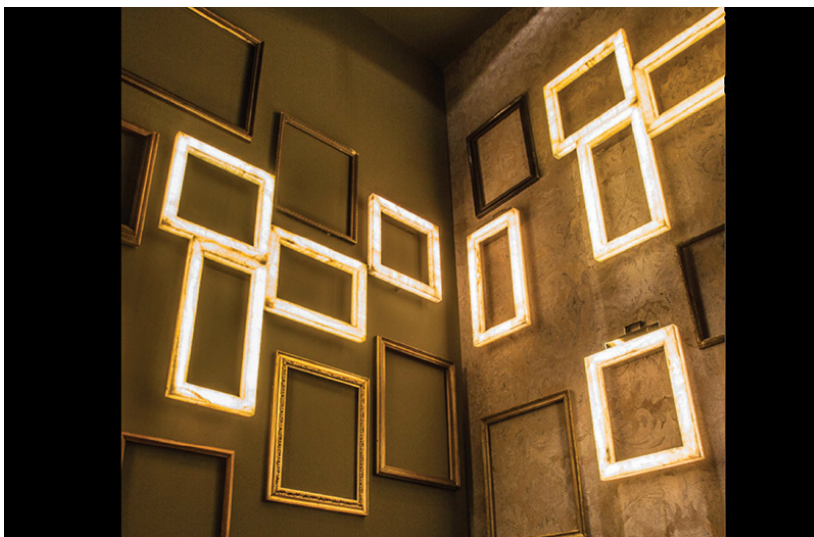

Sconce 10093

Wall mounted sconce with wall bracket in polished nickel, and frame in marble. Available to order in a choice of three different single elements, or as a unified trio. Please see **ADDITIONAL SPECS** for sketches.

Fabric:

Dimension: 14" x 14" x 3"D

12" x 16" x 3"D

10" x 20" x 3"D

29.5" x 33.5" x 3"D

Material: Polished nickel, marble, LED lamping

Finish:

LEAD-TIMES/PAYMENT TERMS