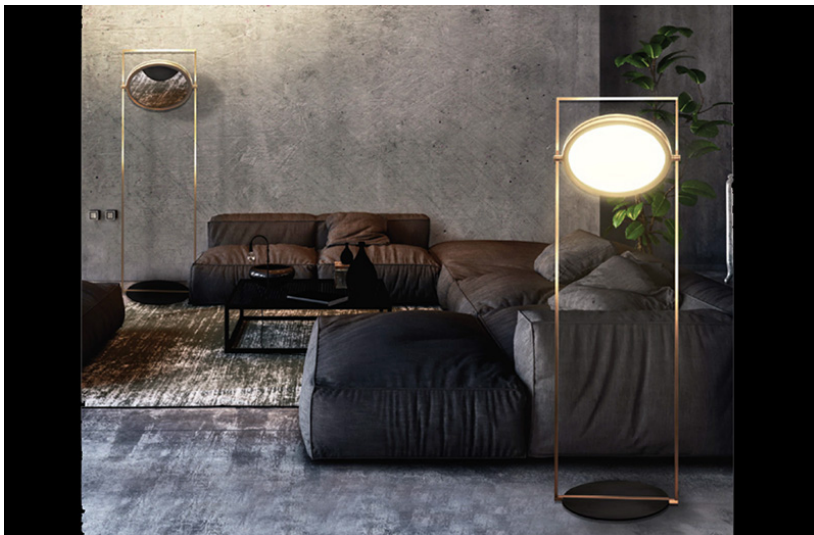

Floor Lamp 10098

Floor lamp with structure in polished black nickel, or polished light satin bronze finish. Adjustable angle diffuser in white satin finish. LED lamping.

Please see **ADDITIONAL SPECS** for sketch

Fabric:

Dimension: 23.5" diameter x 75.5"H

Material: Polished black nickel, polished light stain bronze

Finish: Smoked mirror, white satin glass

LEAD-TIMES/PAYMENT TERMS

Because all items in usona's collection are made to order in our European factories, general lead-times are about 14 to 18 weeks (based on standard production schedules). We simply require a 50% deposit to place an order and final balance is due before items ship.