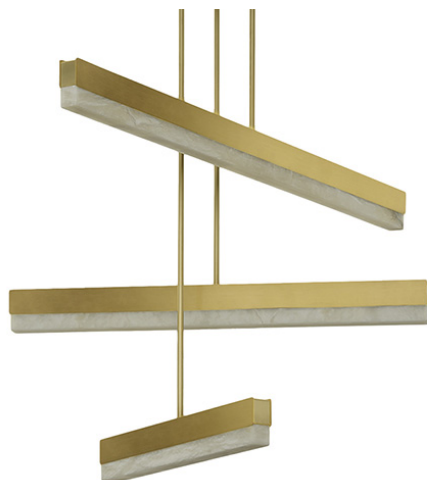

Pendant 07937

Multi bar pendant with structure in satin brass or bronze both satin brass detailing and honed alabaster shade. LED lamping. Please see **ADDITIONAL SPECS** for sketches.

Fabric:

Dimension: Ceiling plate 8" diameter

Small - 13.5" x 21.5"

Medium - 31.5" x 35.5"

Large - 31.5" x 47"

Max drop 236"

Material: Bronze or satin brass with satin brass detailing

Finish: Honed alabaster

LEAD-TIMES/PAYMENT TERMS

Because all items in usona's collection are made to order in our European factories, general lead-times are about 14 to 18 weeks (based on standard production schedules). We simply require a 50% deposit to place an order and final balance is due before items ship.