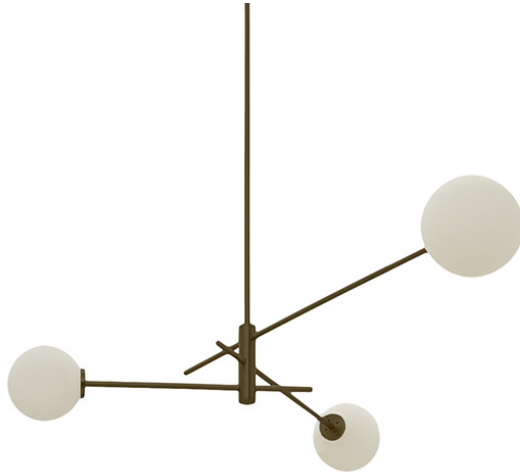

**Pendant 07938**

3 light pendant with structure in satin brass or bronze and shades in matte white opal glass. 3 x E12 25W bulbs required. UL listed. Please see **ADDITIONAL SPECS** for sketch.

**Fabric:**

**Dimension:** Ceiling plate 4.3" diameter  
37.5" x 43.5"  
Min drop 50"

**Material:** Satin brass or bronze, opal glass

**Finish:**

---

**LEAD-TIMES/PAYMENT TERMS**

Because all items in usona's collection are made to order in our European factories, general lead-times are about 14 to 18 weeks (based on standard production schedules). We simply require a 50% deposit to place an order and final balance is due before items ship.