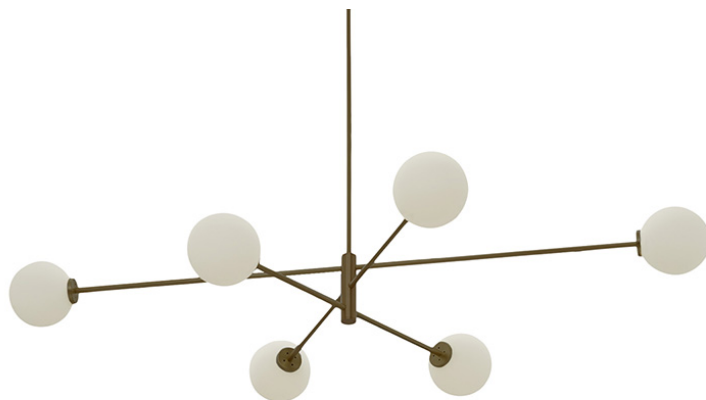

**Pendant 07939**

6 light pendant with structure in satin brass or bronze and shades in matte white opal glass. 6 x E12 25W bulbs required. UL listed. Please see **ADDITIONAL SPECS** for sketch.

**Fabric:**

**Dimension:** Ceiling plate 4.3" diameter  
60.5" x 39.75"  
44.5" minimum drop

**Material:** Satin brass or bronze, white opal glass

**Finish:**

---

**LEAD-TIMES/PAYMENT TERMS**

Because all items in usona's collection are made to order in our European factories, general lead-times are about 14 to 18 weeks (based on standard production schedules). We simply require a 50% deposit to place an order and final balance is due before items ship.