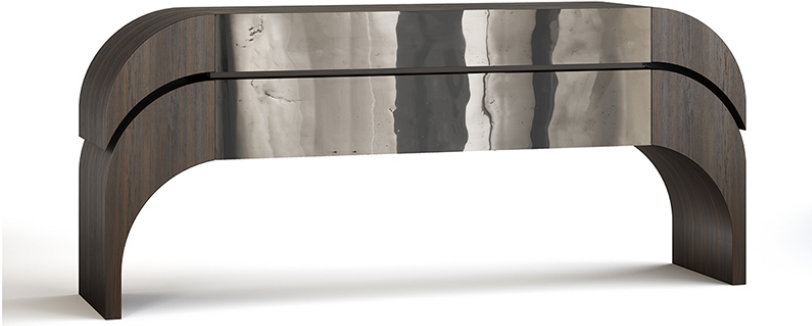

Console 04954

Arched console with a single horizontal or double horizontal row of drawers. Available to order in a choice of two sizes and numerous wood finish options. Also available to order with optional metal clad drawer fronts. Please see **ADDITIONAL SPECS** for sketch and possible drawer configurations.

Fabric:

Dimension: Small 86.75"W x 19.75"D x 37.5"H

Large 106.25"W x 19.75"D x 37.5"H

Wood finish options: Oak wood in natural, stained, or lacquered finish. Thermo-treated oak in light or dark finish. Green ebony.

Note: Available entirely in wood, or with structure in wood with front surface clad in metal: Pewter, or brass in natural, satin, or burnished hand-brushed finish.

Material: Oak wood, thermo-treated oak, or green ebony