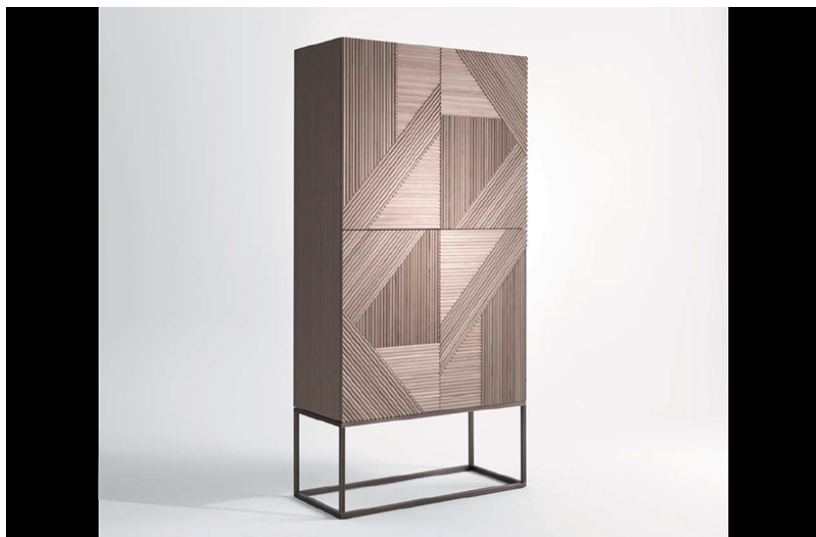

Cabinet 04960

Four door cabinet and base in brass and structure in a choice of four wood species. Standard interior configured with shelves, and custom variations, including drawers, available upon special request. Door fronts have decorative inlay wood grain pattern. Please see **ADDITIONAL SPECS** for sketch.

Fabric:

Dimension: 39.5"W x 17.75"D x 71"H

Wood finish options: Oak wood in natural, stained, or open pore lacquer finish. Thermo-treated oak in light or dark tint, Sandblasted oak in natural, stained, or open pore lacquer. Walnut wood in natural finish.