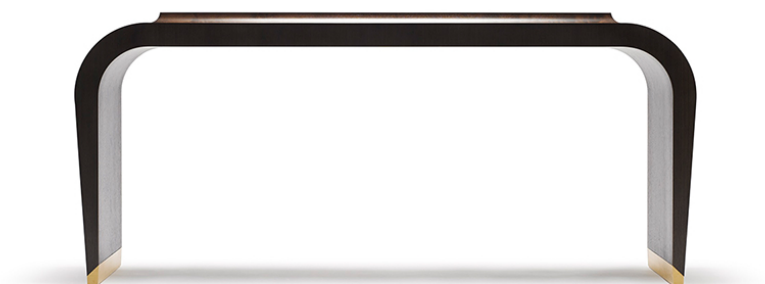

Console 11443

Curved console table with structure in oak or walnut wood and legs tipped in brass.

Fabric:

Dimension: 67"W x 13.75"D x 29.5"H

Wood finish options: Oak wood in oiled, aged, or ebonized finish. Walnut in oiled, ebonized, or black lacquered finish.

Brass finish options: Natural or bronzed finish.

Material: Walnut or oak wood, Brass metal

Finish: Please see above

LEAD-TIMES/PAYMENT TERMS

Because all items in usona's collection are made to order in our European factories, general lead-times are about 14 to 18 weeks (based on standard production schedules). We simply require a 50% deposit to place an order and final balance is due before items ship.