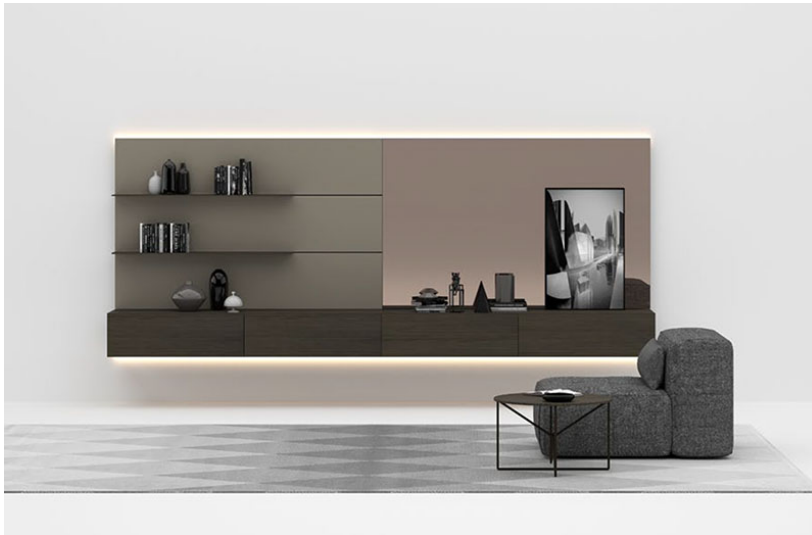

Wall Unit 03070

Wall mounted modular unit comprised of individual components which can be specified in numerous materials, dimensions, and layouts. Please contact Usona for additional details and custom configurations.

Fabric:

Dimension: Sample configuration:
141.75"W x 18.5"D x 70"H

Material: As Shown: Oak wood, matte lacquer, bronze mirror

Finish:

LEAD-TIMES/PAYMENT TERMS

Because all items in usona's collection are made to order in our European factories, general lead-times are about 14 to 18 weeks (based on standard production schedules). We simply require a 50% deposit to place an order and final balance is due before items ship.