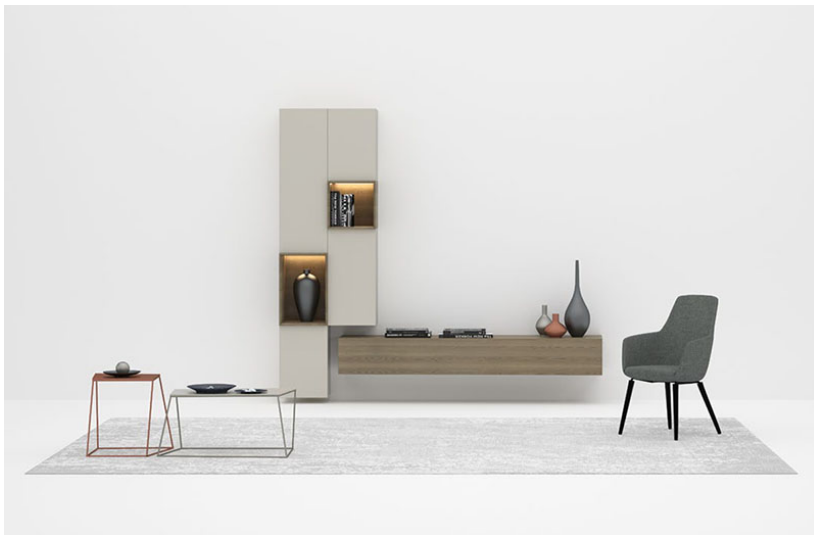

Wall Unit 03076

Modular wall unit comprised of wall mounted and floor standing individual components which can be specified in numerous materials, dimensions, and layouts. Please contact Usona for additional details and custom configurations.

Fabric:

Dimension: Sample configuration:
102"W x 18.5"D x 92.5"H

Material: As shown: Oak wood and matte lacquer

Finish:

LEAD-TIMES/PAYMENT TERMS

Because all items in usona's collection are made to order in our European factories, general lead-times are about 14 to 18 weeks (based on standard production schedules). We simply require a 50% deposit to place an order and final balance is due before items ship.