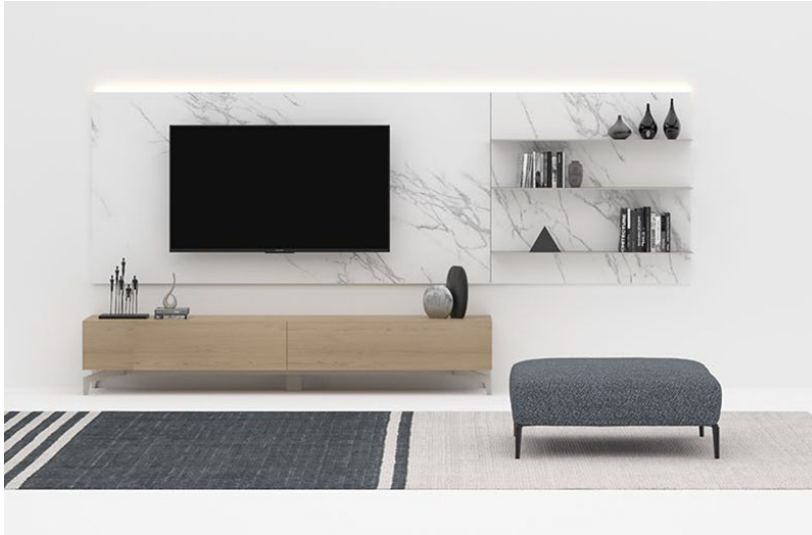

Wall Unit 03077

Modular media unit comprised of wall mounted and floor standing individual components which can be specified in numerous materials, dimensions, and layouts. Please contact Usona for additional details and custom configurations.

Fabric:

Dimension: Sample configuration:
141.75"W x 18.5"D x 70.25"H

Material: As shown: Wood, matte lacquer, calacatta ceramic

Finish:

LEAD-TIMES/PAYMENT TERMS

Because all items in usona's collection are made to order in our European factories, general lead-times are about 14 to 18 weeks (based on standard production schedules). We simply require a 50% deposit to place an order and final balance is due before items ship.