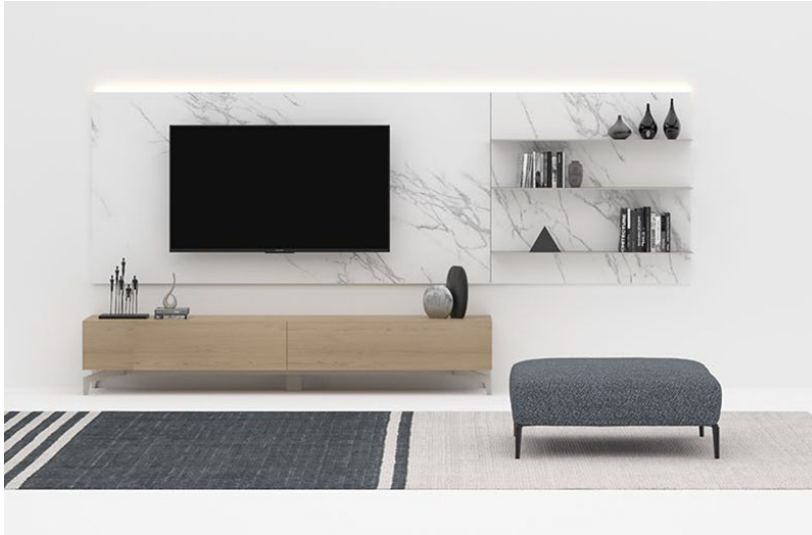

---

**Wall Unit 03077**

Modular media unit comprised of wall mounted and floor standing individual components which can be specified in numerous materials, dimensions, and layouts. Please contact Usona for additional details and custom configurations.

**Fabric:**

**Dimension:** Sample configuration:  
141.75"W x 18.5"D x 70.25"H

**Material:** As shown: Wood, matte lacquer, calacatta ceramic

**Finish:**

---

**LEAD-TIMES/PAYMENT TERMS**

Because all items in usona's collection are made to order in our European factories, general lead-times are about 14 to 18 weeks (based on standard production schedules). We simply require a 50% deposit to place an order and final balance is due before items ship.