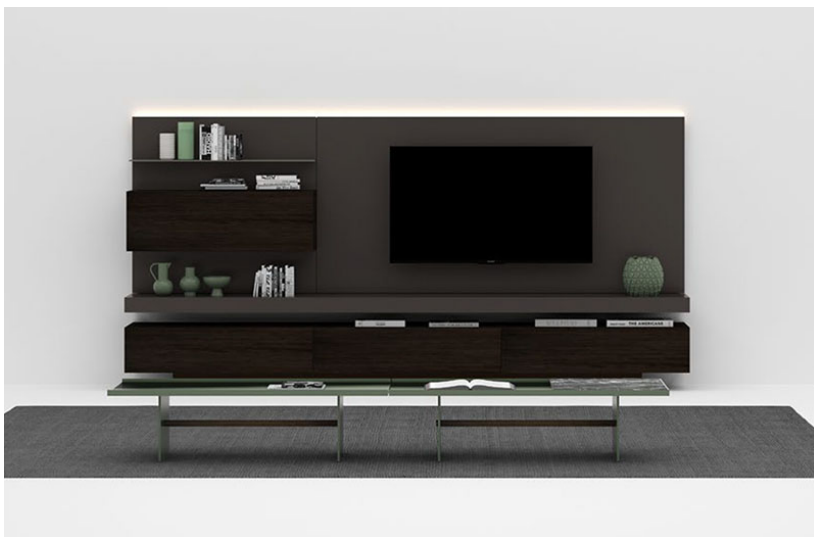

Wall Unit 03078

Modular media unit comprised of wall mounted and floor standing individual components which can be specified in numerous materials, dimensions, and layouts. Please contact Usona for additional details and custom configurations.

Fabric:

Dimension: Sample configuration:
141.75"W x 18.5"D x 69"H

Material:**Finish:**

LEAD-TIMES/PAYMENT TERMS

Because all items in usona's collection are made to order in our European factories, general lead-times are about 14 to 18 weeks (based on standard production schedules). We simply require a 50% deposit to place an order and final balance is due before items ship.