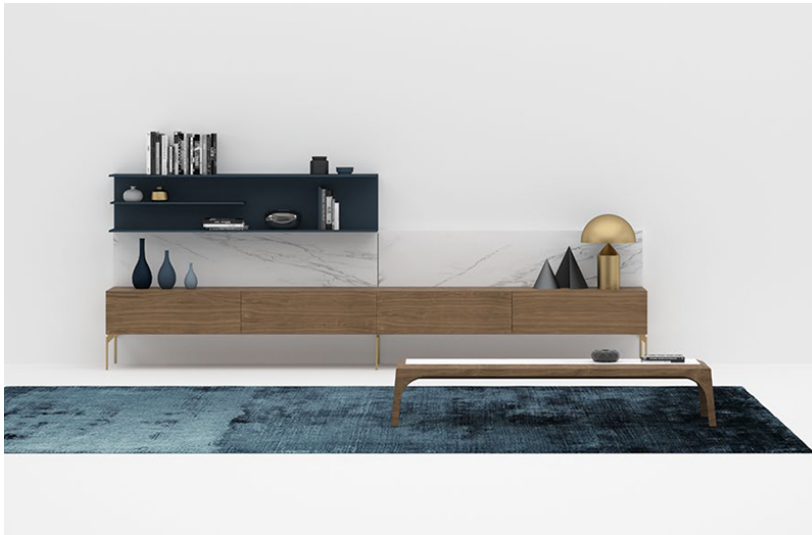

---

**Wall Unit 03080**

Modular media unit comprised of wall mounted and floor standing individual components which can be specified in numerous materials, dimensions, and layouts. Please contact Usona for additional details and custom configurations.

**Fabric:**

**Dimension:** Sample configuration:  
141.75"W x 18.5"D x 51"H

**Material:** As shown: Walnut, matte lacquer, ceramic panel

**Finish:**

---

**LEAD-TIMES/PAYMENT TERMS**

Because all items in usona's collection are made to order in our European factories, general lead-times are about 14 to 18 weeks (based on standard production schedules). We simply require a 50% deposit to place an order and final balance is due before items ship.