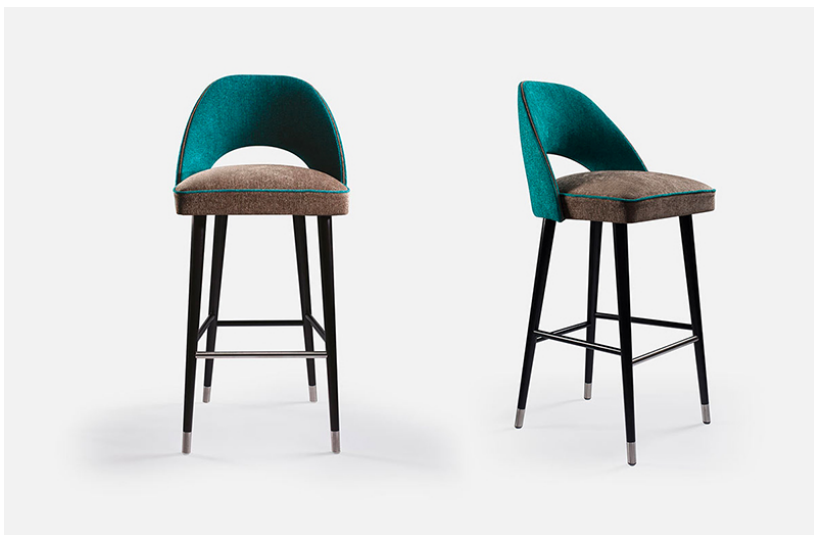

Barstool 14103

Barstool collection with hard wood structure covered in HR foam, legs in stained beech wood.

Fabric: Available fabric, leather or COM/COL.

Dimension: Bar version: 20" x 22" x 43"H/31" seat height.
Counter version: 20" x 22" x 39"H/ 26.5" seat height.

Material: Beech wood.

Finish:

LEAD-TIMES/PAYMENT TERMS

Because all items in usona's collection are made to order in our European factories, general lead-times are about 14 to 18 weeks (based on standard production schedules). We simply require a 50% deposit to place an order and final balance is due before items ship.