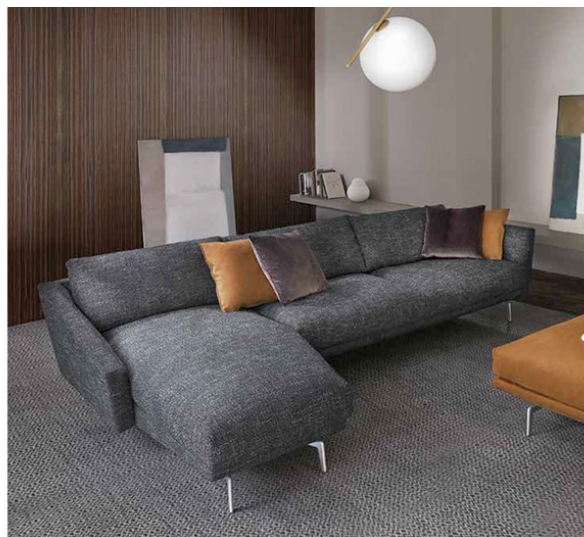

Modular Sofa 01172

Modular sofa with feet in metal, fixed leather upholstery or fully removable fabric slipcover. Available to order as an armless, one arm, corner, or chaise unit. Individual elements can be linked together to achieve the overall layout and dimensions desired.

Fabric: Fabric, leather, or COM/L (Customer's own material/leather)

Dimension: Please contact Usona directly to review available elements and suggested configurations.

Material: Legs in metal

Finish:

LEAD-TIMES/PAYMENT TERMS