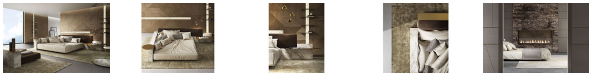

**Bed 02057**

Modular bed with integrated shelves, and large headboard in a mix of materials including lacquer, marble, and nubuck.

**Fabric:** Nubuck, leather, or velvet

**Dimension:** Headboard 118"W - 169.25"W x 33.5"H  
Please contact Usona directly to review possible configurations

**Material:** Marble, lacquer, ceramic with marble finish

**Finish:**

---

**LEAD-TIMES/PAYMENT TERMS**

Because all items in usona's collection are made to order in our European factories, general lead-times are about 14 to 18 weeks (based on standard production schedules). We simply require a 50% deposit to place an order and final balance is due before items ship.