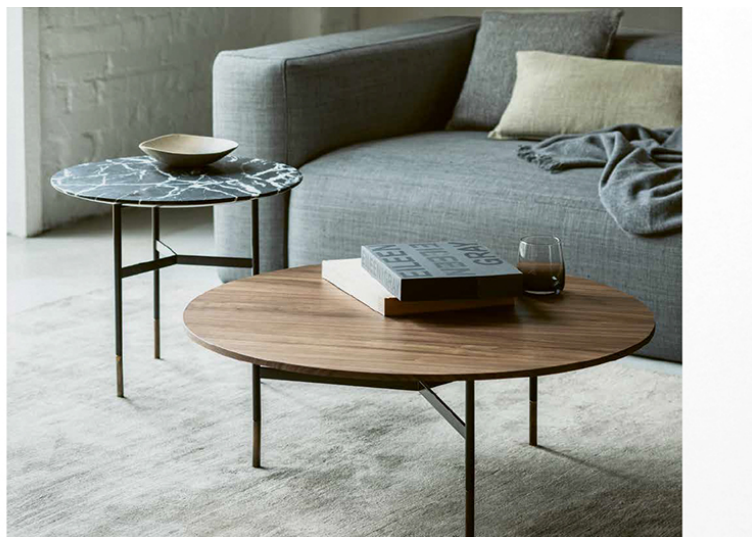

**Table Collection 13672**

Side table with legs in steel with powder coated finish and brass accent detailing, top surface in black marble. Coffee table with legs in steel with powder coated finish and brass accent detailing, top surface in oak, ash, or American walnut.

**Fabric:**

**Dimension:** Side table 19.75" diameter x 16.5"H  
Coffee table 31.5" diameter x 12"H

**Material:** Steel with powder coated finish, brass

**Finish:** Black marble top or oak, ash, or American walnut