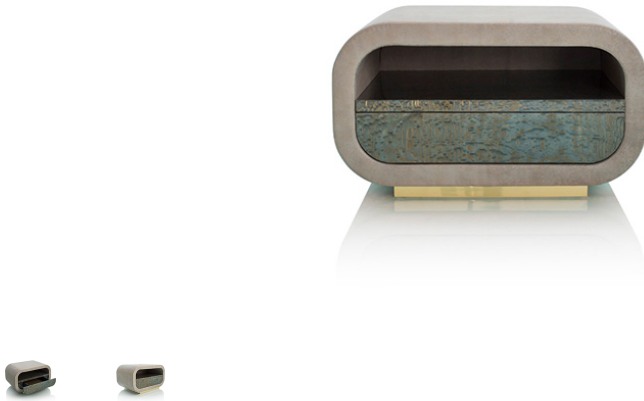

---

**Nightstand 04380**

Nightstand with maple structure covered in leather, interior drawer and shelf in polished Tamo wood. Metal plinth base in polished brass.

**Fabric:** Manufacturer leather or COL.

**Dimension:** 31.5" x 20" x 17.75"H

**Material:** Tamo wood.

**Finish:** Lichen, black, light grey or sand.

---

**LEAD-TIMES/PAYMENT TERMS**

Because all items in usona's collection are made to order in our European factories, general lead-times are about 14 to 18 weeks (based on standard production schedules). We simply require a 50% deposit to place an order and final balance is due before items ship.