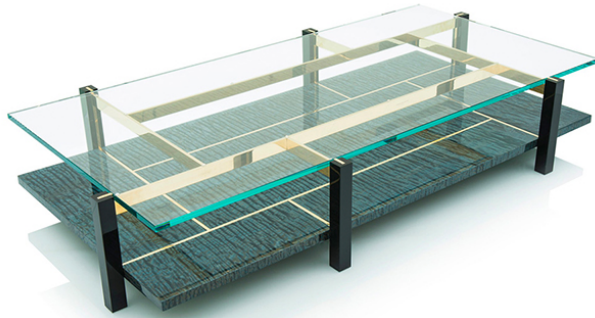

---

**Coffee Table 15115**

Coffee table with glass top, base shelf in polished tamo wood (lichen, black, light grey or sand), legs in stained polished maple wood (black or white) and metal details in polished brass.

**Fabric:**

**Dimension:** 74" x 39" x 13.5"H

**Material:** Glass, tamo wood, maple wood, brass.

**Finish:** Tamo in lichen, black, light grey or sand.

---

**LEAD-TIMES/PAYMENT TERMS**

Because all items in usona's collection are made to order in our European factories, general lead-times are about 14 to 18 weeks (based on standard production schedules). We simply require a 50% deposit to place an order and final balance is due before items ship.