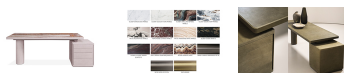

Desk 08389

Desk with top, base and push to open drawer unit upholstered in leather. Also available with top in stone and leg in metal (satin brass, nicked metal, burnished metal). Two sizes available.

Fabric: Manufacturer leather only.

Dimension: 75" or 91" x 35.5" x 30"H

Material: Leather, stone, metal.

Finish: See additional product image to view stones.

LEAD-TIMES/PAYMENT TERMS

Because all items in usona's collection are made to order in our European factories, general lead-times are about 14 to 18 weeks (based on standard production schedules). We simply require a 50% deposit to place an order and final balance is due before items ship.