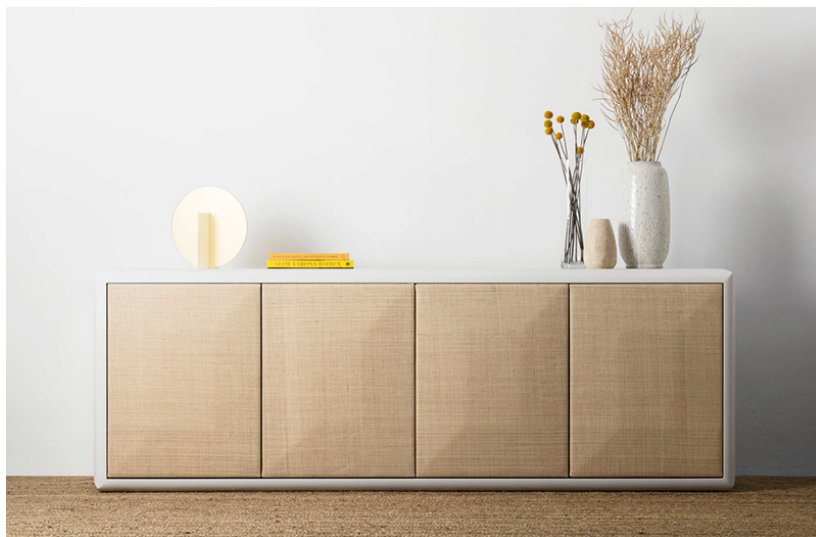

Sideboard 09184

Four door sideboard with structure in mat or glossy white lacquer, push to open door fronts in natural raffia. One internal shelf per compartment.

Fabric:

Dimension: 91" x 17" x 31.5"H

Material: Natural raffia, lacquered wood.

Finish: White lacquer in mat or glossy finish.

LEAD-TIMES/PAYMENT TERMS

Because all items in usona's collection are made to order in our European factories, general lead-times are about 14 to 18 weeks (based on standard production schedules). We simply require a 50% deposit to place an order and final balance is due before items ship.