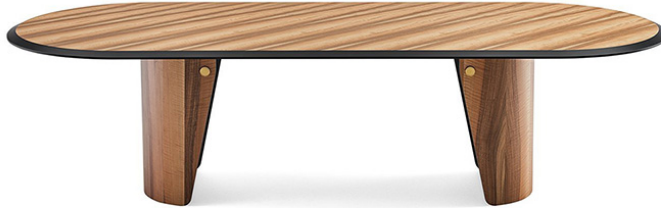

## Dining Table 13825

Oval dining table with structure in frise walnut wood with inlaid woodgrain pattern and black beveled edge. Brass metal detailing. Available to order in a choice of three sizes. Also available to order with a round top.

**Fabric:**

**Dimension:** 94.5"W x 43.25"D x 28.75"H  
110.25"W x 43.25"D x 28.75"H  
118"W x 43.25"D x 28.75"H

**Material:** Walnut frise, brass detailing

**Finish:**

---