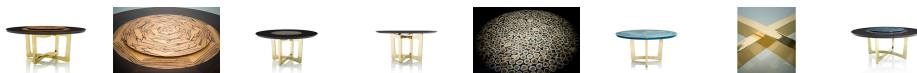

Dining Table 15135

Round dining table with rounded corners, top in glossy lacquered finish on laotian or eucalyptus wood with an inlay, and base in polished brass. Also available to order in a larger dimension with a lazy susan component.

Fabric:

Dimension: Standard version
59" diameter x 28.5"H

Lazy susan version
70.75" diameter x 28.5"H

Wood in: polished laotian wood, or polished smoked eucalyptus wood.
Inlay in: deer antler, ostrich eggshell, or white ebony wood.

Material: Polished wood and polished brass

Finish: Please see above

LEAD-TIMES/PAYMENT TERMS

Because all items in usona's collection are made to order in our European factories, general lead-times are about 14 to 18 weeks (based on standard production schedules). We simply require a 50% deposit to place an order and final balance is due before items ship.