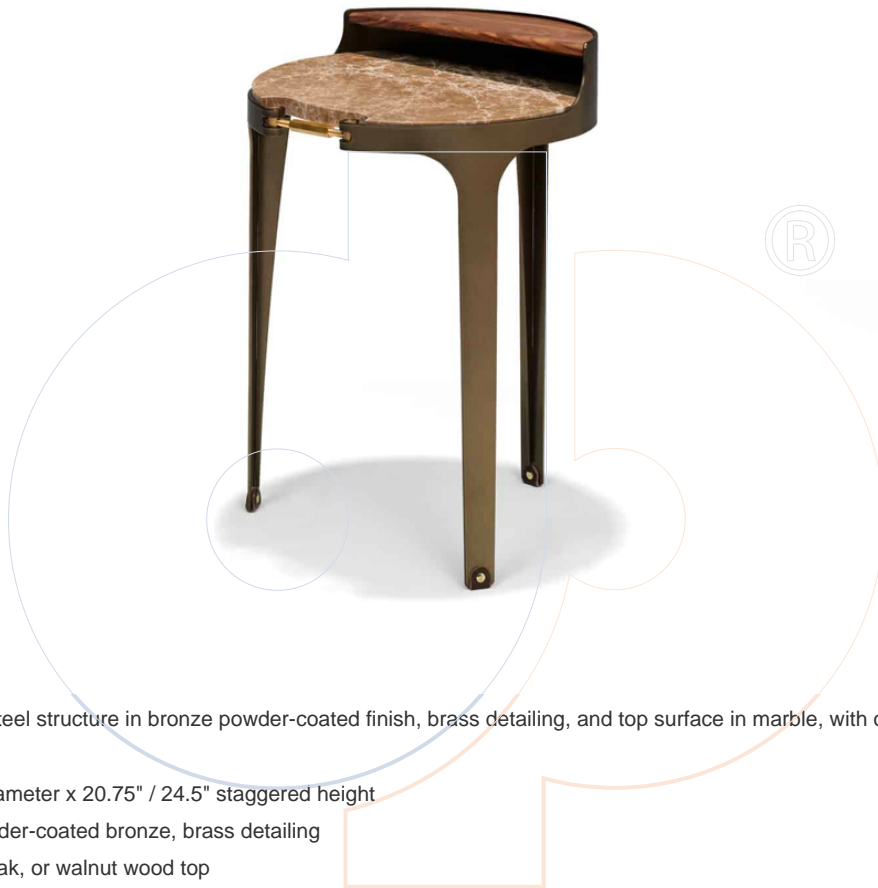

## Bedside Table / Side Table 16513

Two-tier side table with steel structure in bronze powder-coated finish, brass detailing, and top surface in marble, with oak, or walnut wood.

**Fabric:**

**Dimension:** 15.75" diameter x 20.75" / 24.5" staggered height

**Material:** Steel in powder-coated bronze, brass detailing

**Finish:** Marble, with oak, or walnut wood top

DynamicPDF

Because all items in usona's collection are made to order in our European factories, general lead-times are about 18 to 22 week range. Orders are not subject to cancellation or refund at any time after production begins. Usional simply requires a 50% deposit to place an order, and full balance prior to shipping. We can arrange for freight to mist locations on the globe and a usona representative will gladly provide you with a freight quote upon request prior to order placement. Color, grain variations and veining are natural characteristics of wood, stone iron, fabric and leather. These variations reveal the individuality of each piece. For this reason the natural qualities may vary from pieces you have seen in showroom and website. Special order conditions apply.