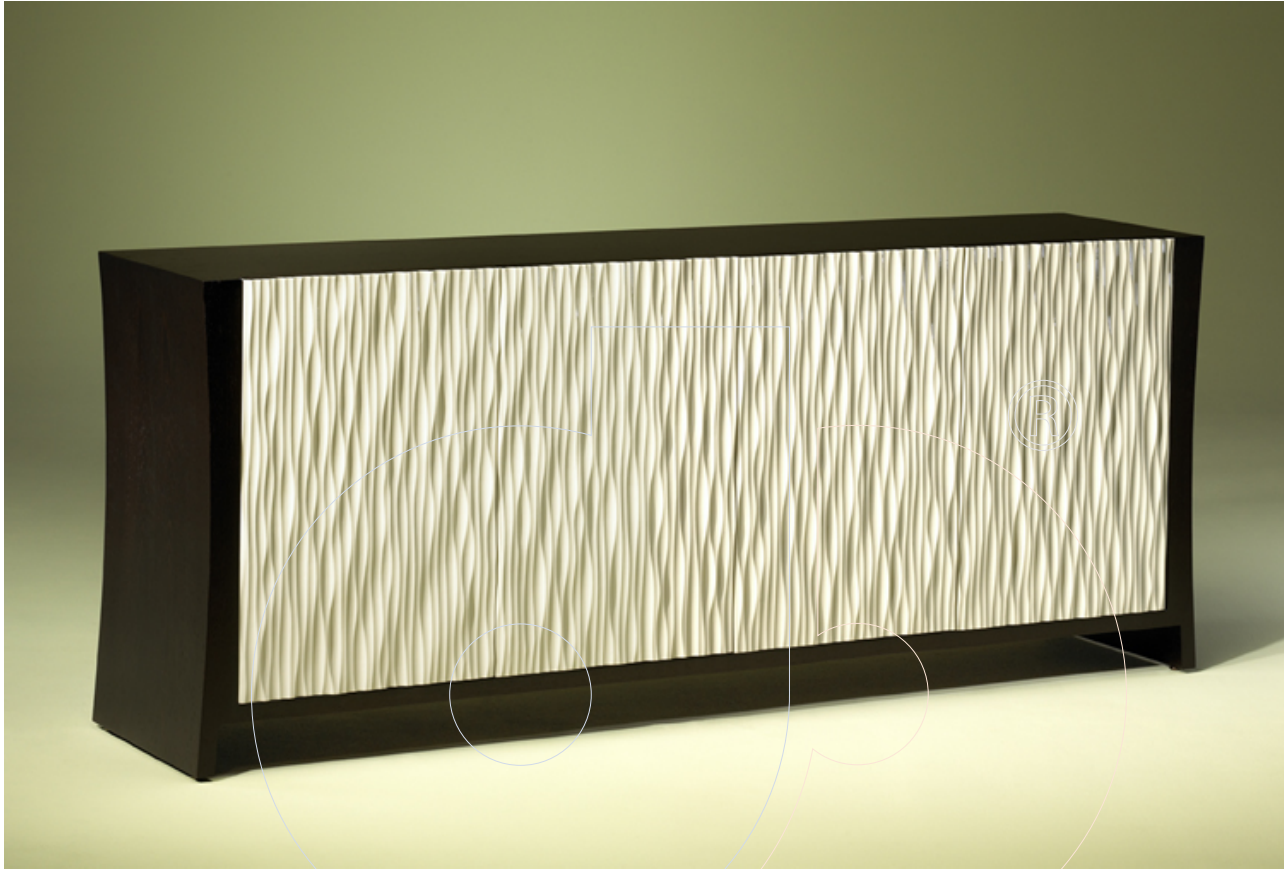

usona

Sideboard 01740

4 doors sideboard with 2 drawers lined inside and 2 interior shelves. Available with textured door front(as shown), smooth, or circles.

Fabric:

Dimension: 39.5"/55"/59"/75"/79"/94.5" x 18" x 31.5"H.

Material: Beechwood, ash, partridge eye, mahogany, goibawood, ironwood, mutene, walnut, oak, wenge, ebony, zebra, rosewood, lignum vitae, ebony.

Finish:

DynamicPDF

Because all items in usona's collection are made to order in our European factories, general lead-times are about 18 to 22 week range. Orders are not subject to cancellation or refund at any time after production begins. Usional simply requires a 50% deposit to place an order, and full balance prior to shipping. We can arrange for freight to mist locations on the globe and a usona representative will gladly provide you with a freight quote upon request prior to order placement. Color, grain variations and veining are natural characteristics of wood, stone iron, fabric and leather. These variations reveal the individuality of each piece. For this reason the natural qualities may vary from pieces you have seen in showroom and website. Special order conditions apply.

usona