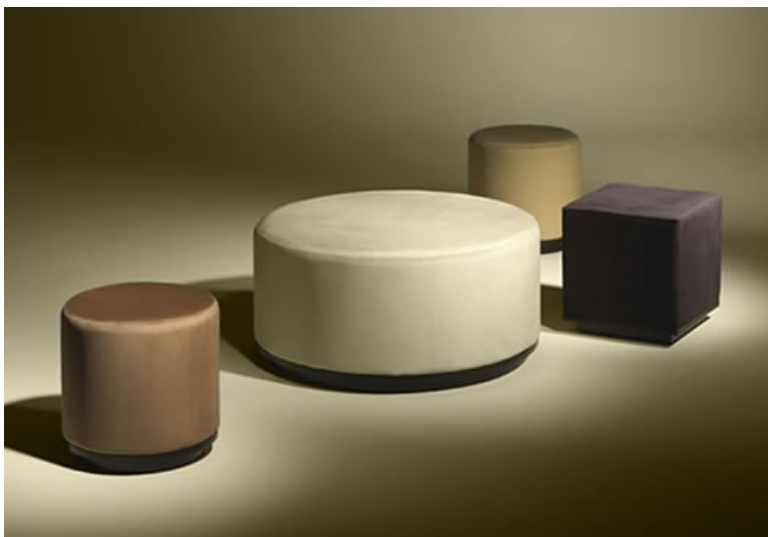

## Ottoman 01753

Fully upholstered ottoman collection with base in variety of wood finishes.

**Fabric:** Available, or COM.

**Dimension:** Square: 16"/23.5"/35.5" sq. x 16"H., Round: 16.5"/23.5"/35.5" diam. x 16"H.

**Material:** Beechwood, ash, partridge eye, mahogany, goibawood, ironwood, mutene, walnut, oak, wenge, ebony, zebra, rosewood, lignum vitae, ebony.

**Finish:**

---