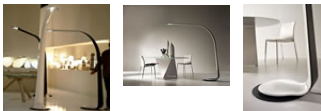

## Floor Lamp 00858

Floor lamp with base in embossed black metal and structure in glossy finish or covered with leather.

Glossy finishes: white, black, or bordeaux.

Leather: 1 color: white, black, or natural. 2 colors: Top part - red, black, testa di moro, or totora, Bottom part - white, beige, or ivory.

Swivels 360 degrees.

Upper and lower LED light with double switch.

### **Fabric:**

**Dimension:** Base: 20" diam. Lamp: 75" wide x 85" high

**Material:** Base in embossed black metal. Structure in glossy finish or leather covered.