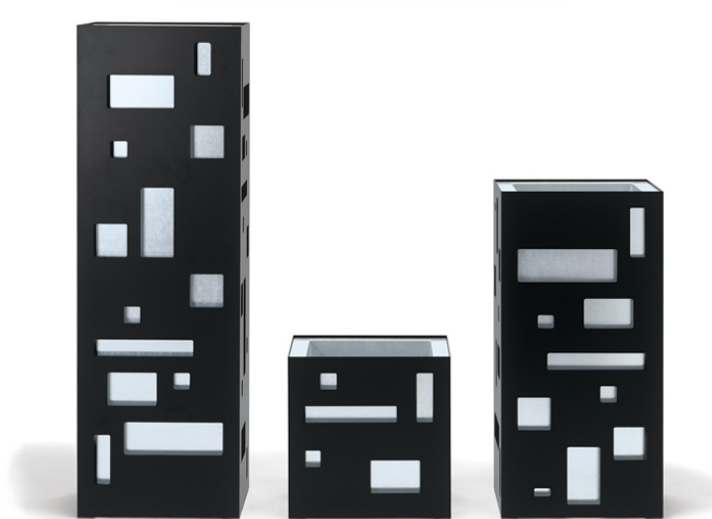

Vase 01645

Collection of interior vases with castors available in different heights.
Internal case in galvanized steel sheet, outside covering in steel sheet in the special natural finish or lacquered in black or white.

Fabric:

Dimension: 19.25" sq. x 19.25"/39"/59"High

Material:

Finish:

LEAD-TIMES/PAYMENT TERMS

Because all items in usona's collection are made to order in our European factories, general lead-times are about 14 to 18 weeks (based on standard production schedules). We simply require a 50% deposit to place an order and final balance is due before items ship.