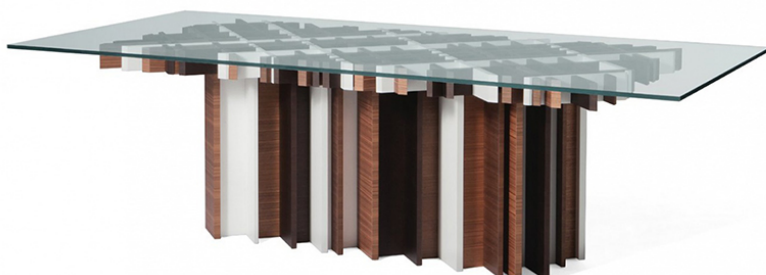

Dining Table 04833

Table entirely made with multilayer panels, joints shaped. Covered with different finishes. Top in extra-light glass.

Fabric:

Dimension: Base: 79" x 35.5" x 28.25"H • Top: 94.5" x 43.25" or 102.5" x 51" (1" thickness)

Material: Wood base and top in extra light glass.

Finish: Base in mixture of wenge wood (single tint), oak wood in gold , brown, wenge, and matte cream lacquered, oak wood (single tint), and canaletto wood.