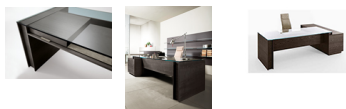

Desk 01357

Executive desk with structure and drawers in natural ash wood, tobacco stained or black lacquered. 15mm transparent glass top. Available also smoked "grigio italia" glass top.

Fabric:

Dimension: 72"/91" x 35" x 30"H.