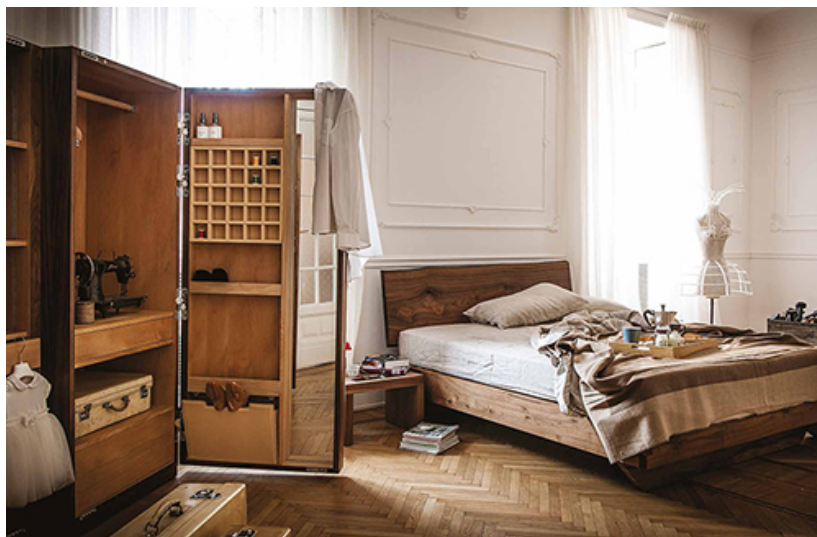

Bed 06109

Bed with structure in solid walnut or oak wood.

Fabric: n/a

Dimension: Queen: 66" x 85" x 35.5"H (headboard)/14"H (side). King: 82" x 85" x 35.5"H (headboard)/14"H (side) Due to natural edges on headboard, a tolerance of +/- 3" to 4" is to be expected.