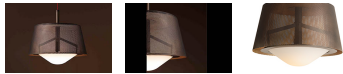

Pendant 11188

Pendant with drum shade in perforated metal and diffuser in opaline glass.

Fabric:

Dimension: 19.7" diameter

Material: Perforated metal and opaline glass

Finish:

LEAD-TIMES/PAYMENT TERMS

Because all items in usona's collection are made to order in our European factories, general lead-times are about 14 to 18 weeks (based on standard production schedules). We simply require a 50% deposit to place an order and final balance is due before items ship.