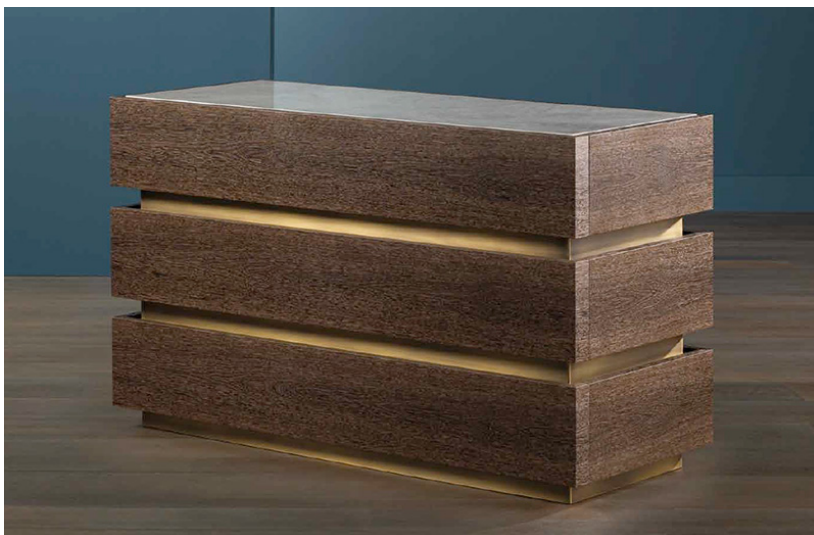

Dresser 10110

Dresser with sides and drawer facings in grey sukupira, brass detailing in antique bronze finish, and inset top surface in marble.

Fabric:

Dimension: 51"W x 21"D x 30.75"H

Material: Grey sukupira, brass in antique bronze, marble