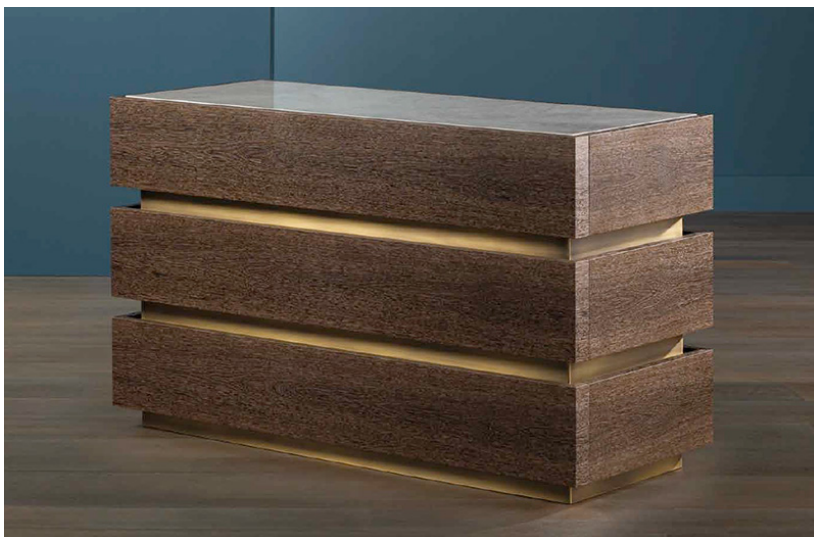

Dresser 10110

Dresser with sides and drawer facings in grey sukupira, brass detailing in antique bronze finish, and inset top surface in marble.

Fabric:

Dimension: 51"W x 21"D x 30.75"H

Material: Grey sukupira, brass in antique bronze, marble