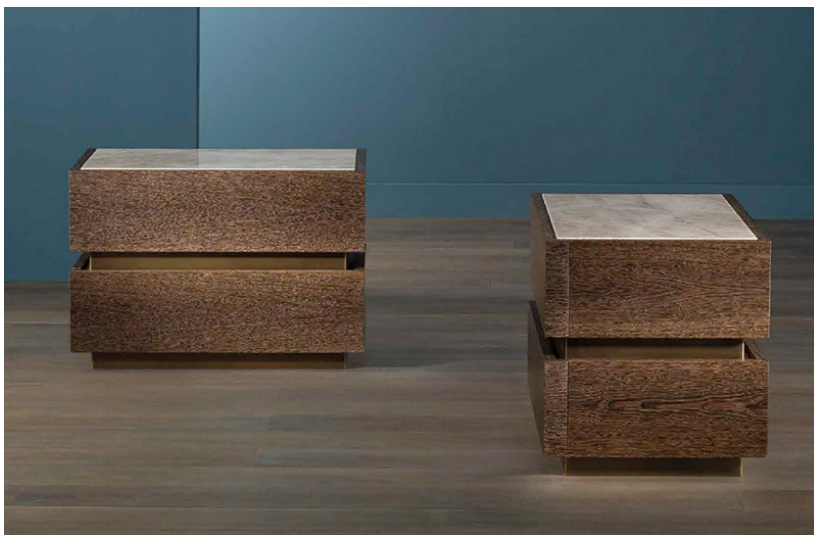

Nightstand 10111

Nightstand with side panels and drawer fronts in grey sukupira, brass detailing in antique bronze finish, and inset to surface in marble.

Fabric:

Dimension: 29.5"W x 19"D x 20.5"H

Material: Grey sukupira, brass in antique bronze, marble