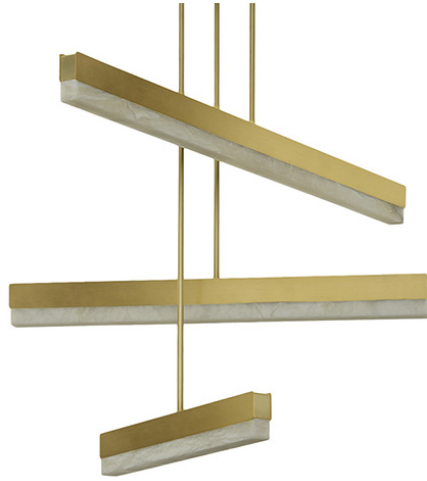

Pendant 07937

Multi bar pendant with structure in satin brass or bronze both satin brass detailing and honed alabaster shade. LED lamping. Please see **ADDITIONAL SPECS** for sketches.

Fabric:

Dimension: Ceiling plate 8" diameter

Small - 13.5" x 21.5"

Medium - 31.5" x 35.5"

Large - 31.5" x 47"

Max drop 236"

Material: Bronze or satin brass with satin brass detailing

Finish: Honed alabaster

LEAD-TIMES/PAYMENT TERMS

Because all items in usona's collection are made to order in our European factories, general lead-times are about 14 to 18 weeks (based on standard production schedules). We simply require a 50% deposit to place an order and final balance is due before items ship.