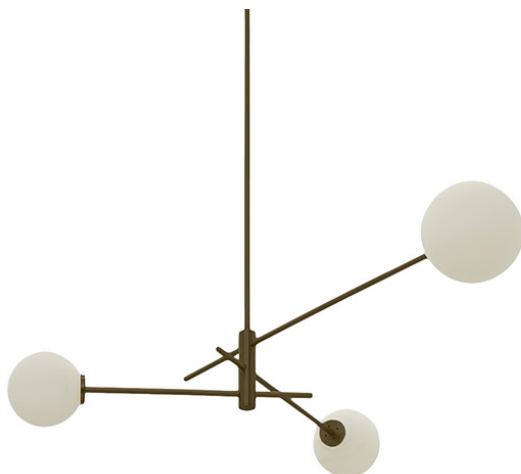

Pendant 07938

3 light pendant with structure in satin brass or bronze and shades in matte white opal glass. 3 x E12 25W bulbs required. UL listed. Please see **ADDITIONAL SPECS** for sketch.

Fabric:

Dimension: Ceiling plate 4.3" diameter
37.5" x 43.5"
Min drop 50"

Material: Satin brass or bronze, opal glass

Finish:

LEAD-TIMES/PAYMENT TERMS

Because all items in usona's collection are made to order in our European factories, general lead-times are about 14 to 18 weeks (based on standard production schedules). We simply require a 50% deposit to place an order and final balance is due before items ship.