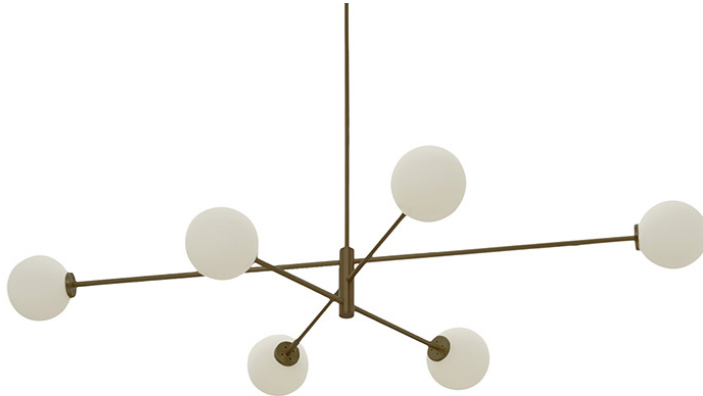

Pendant 07939

6 light pendant with structure in satin brass or bronze and shades in matte white opal glass. 6 x E12 25W bulbs required. UL listed. Please see **ADDITIONAL SPECS** for sketch.

Fabric:

Dimension: Ceiling plate 4.3" diameter
60.5" x 39.75"
44.5" minimum drop

Material: Satin brass or bronze, white opal glass

Finish:

LEAD-TIMES/PAYMENT TERMS

Because all items in usona's collection are made to order in our European factories, general lead-times are about 14 to 18 weeks (based on standard production schedules). We simply require a 50% deposit to place an order and final balance is due before items ship.